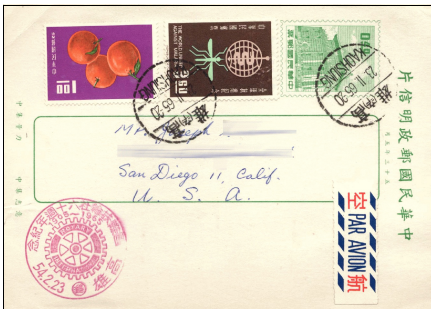

Cancel: Kaohsiung: February 23, 1965
Notes: #1343 with added values
on postal use cover; hand
stamped cachet for Rotary
issue of February 23 at
bottom left
Price: C

P

Checklist: __