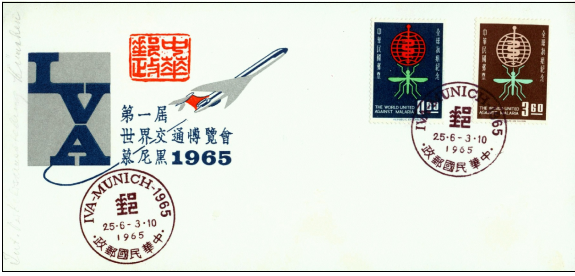

OTHER USAGE

CHINA • 1962

Cancel: --- June 25, 1965
Notes: first flight to Munich
Price: C

Q