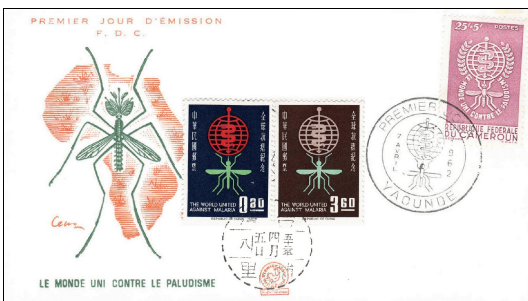

Cancel: unknown
Notes: on Cameroun first day cover
Price: C

T

Cancel: ___