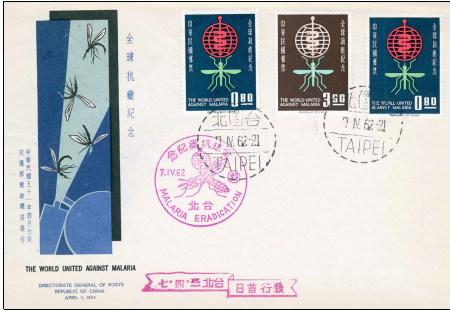

FIRST DAY USAGE

CHINA
•
1962

Cancel: TP-13
Cachet: CH-1, CH-16, CH-31
Size: 161 x 113 mm
Notes: #1342 x2
Price: B

61

Checklist: __