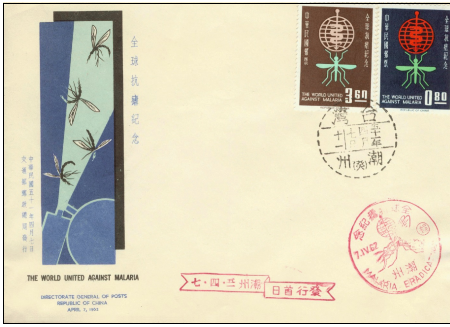

FIRST DAY USAGE

CHINA • 1962

Cancel: uk-1
Cachet: CH-14, CH-26, CH-31
Size: 161 x 113 mm
Notes:
Price: C

73

Checklist: __