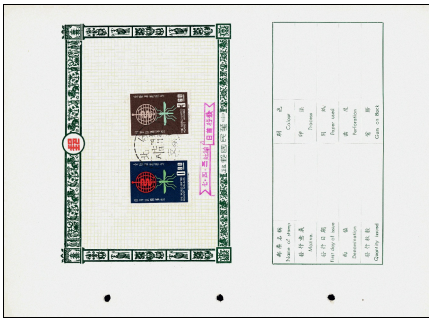

61

Checklist: __

Cancel: TP-14
Cachet: CH-1, CH-16
Size: 302 x 106 (open)
Notes: souvenir folder
Price: C

62

Checklist: __

Cancel: TP-14
Cachet: CH-26F
Size: 190 x 263 mm
Notes: on specialty album page
Price: D