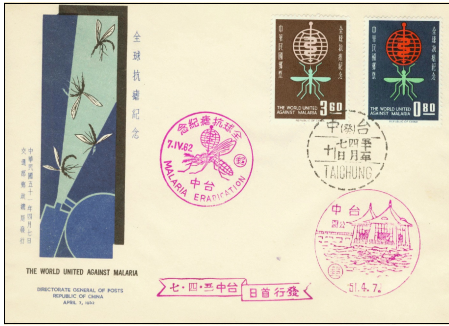

Cancel: TC-1
Cachet: CH-13, CH-24, CH-31
Size: 161 x 113 mm
Notes:
Price: C

26

Checklist: __